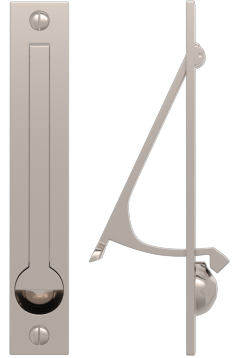

SOLID POCKET EDGE DOOR PULL

DESIGN DETAILS

TYPE: SLIDING DOOR HARDWARE

RANGE: SOLID

DESIGN: POCKET EDGE DOOR PULL

GRIP: POLISHED NICKEL

METAL: POLISHED NICKEL

CODE: S1407-PN

120mm 20mm
Length (l) Max Grip Width (w)

GRIP FINISH

PN

POLISHED
NICKEL

recommended for internal application
only

METAL FINISH

PN

POLISHED
NICKEL

recommended for internal application
only

SPECIFICATION NOTES

This product is part of a full suite of products covering door, window and furniture hardware.