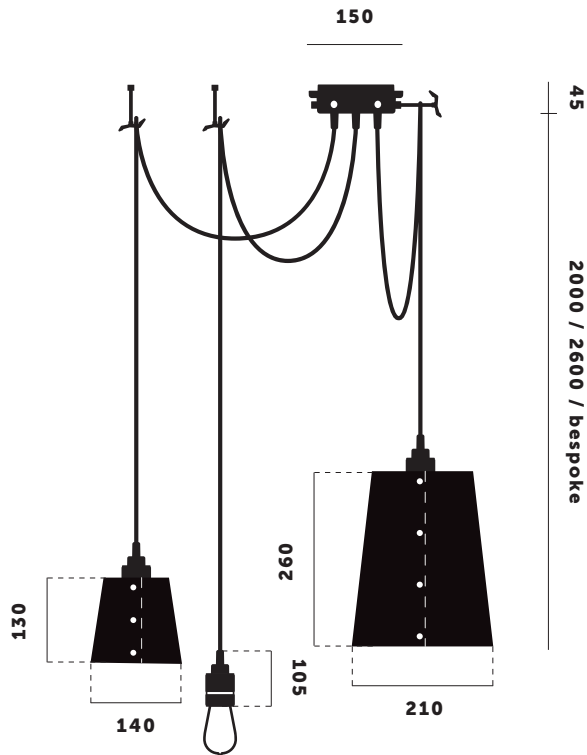

BUSTER + PUNCH

HOOKED 3.0 / NUDE

TECH SPEC

HOOKED 3.0 / NUDE

A ceiling light with three pendants and made from solid metal with matt rubber detailing. Each pendant length can be adjusted and hooked onto a solid metal hook, ensuring a unique sculptural shape. Buster + Punch offers a range of light bulbs that look great with this light and are sold separately.

busterandpunch.com
info@busterandpunch.com

BUSTER + PUNCH

HOOKED 3.0 / NUDE

SPECIFICATIONS:

E27 screw
 200-240V
 IP20
 Maximum 40W bulbs
 Bulbs sold separatley

FINISH	2 M CABLE	2.6 M CABLE	BESPOKE*	ALSO INCLUDED:
 brass  steel  smoked bronze	A300 A3001 A3004	A310 A3101 A3104	A320 A3201 A3204	3x solid metal hook 3x wood screw 3x plastic plug** 1x extra rubber bit  3 pcs  3 pcs  1 pcs

A ceiling light with three pendants and made from solid metal with matt rubber detailing. Each pendant length can be adjusted and hooked onto a solid metal hook, ensuring a unique sculptural shape. The light comes with one large and one small metal light shades, finished in *stone* or *graphite* powder coating.

Buster + Punch offers a range of light bulbs that look great with this light and are sold separately.

busterandpunch.com
info@busterandpunch.com

BUSTER + PUNCH

HOOKED 3.0 / MIX

SPECIFICATIONS:

E27 screw
 200-240
 IP20
 Maximum 40W bulbs
 Comes with
 1x small shade
 1x large shade
 Bulbs sold separatley