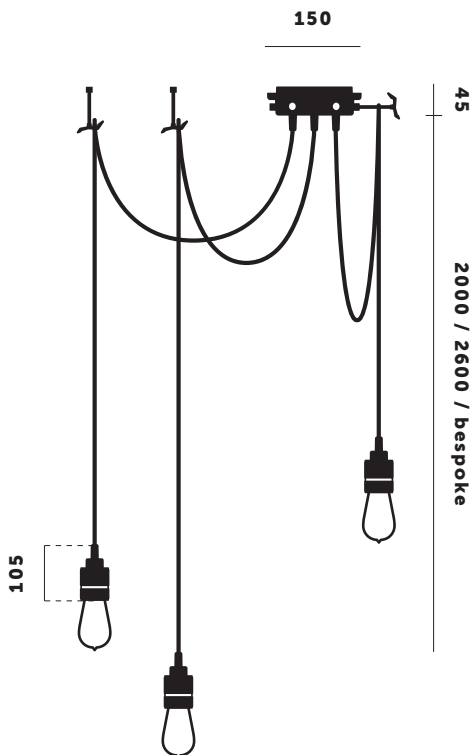

BUSTER + PUNCH

HOOKED 3.0 / NUDE

TECH SPEC

HOOKED 3.0 / NUDE

A ceiling light with three pendants and made from solid metal with matt rubber detailing. Each pendant length can be adjusted and hooked onto a solid metal hook, ensuring a unique sculptural shape. Buster + Punch offers a range of light bulbs that look great with this light and are sold separately.

busterandpunch.com
info@busterandpunch.com

BUSTER + PUNCH

HOOKED 3.0 / NUDE

SPECIFICATIONS:

E27 screw
 200-240V
 IP20
 Maximum 40W bulbs
 Bulbs sold separatley

FINISH	2 M CABLE	2.6 M CABLE	BESPOKE*	ALSO INCLUDED:
 brass  steel  smoked bronze	A300 A3001 A3004	A310 A3101 A3104	A320 A3201 A3204	3x solid metal hook 3x wood screw 3x plastic plug** 1x extra rubber bit  3 pcs  3 pcs  1 pcs

A ceiling light with three pendants and made from solid metal with matt rubber detailing. Each pendant length can be adjusted and hooked onto a solid metal hook, ensuring a unique sculptural shape. The light comes with one large and one small metal light shades, finished in *stone* or *graphite* powder coating.

Buster + Punch offers a range of light bulbs that look great with this light and are sold separately.

busterandpunch.com
info@busterandpunch.com

BUSTER + PUNCH

HOOKED 3.0 / MIX

SPECIFICATIONS:

E27 screw
 200-240
 IP20
 Maximum 40W bulbs
 Comes with
 1x small shade
 1x large shade
 Bulbs sold separatley